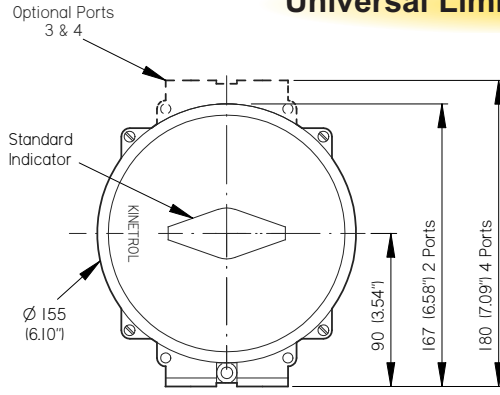

## Universal Limit Switch Box Dimensions

**Direct Mount Option**

**Kinetrol & Namur Discrete Mount Option**

## Explosion Proof Limit Switch Box Dimensions

**Kinetrol Close Mount Option**

**Discrete Mount Option**