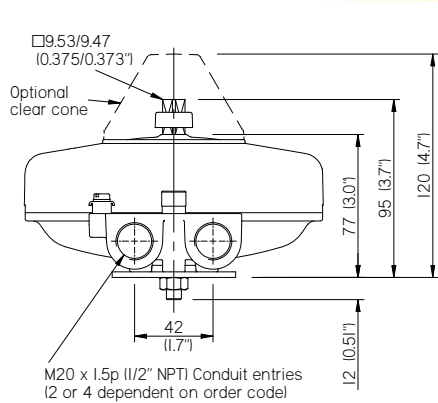

## Universal Limit Switch Box Dimensions

**Direct Mount Option**

**Kinetrol & Namur Discrete Mount Option**

## Explosion Proof Limit Switch Box Dimensions

**Kinetrol Close Mount Option**

**Discrete Mount Option**