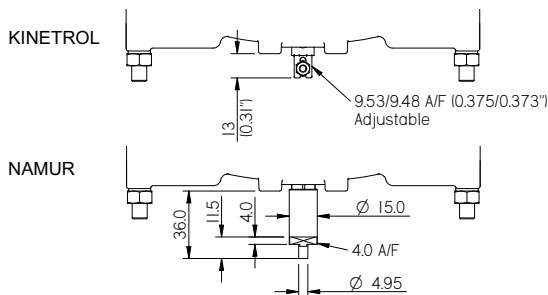

## Universal Limit Switch Box Dimensions

**Direct Mount Option**

**Kinetrol & Namur Discrete Mount Option**

## Explosion Proof Limit Switch Box Dimensions

**Kinetrol Close Mount Option**

**Discrete Mount Option**