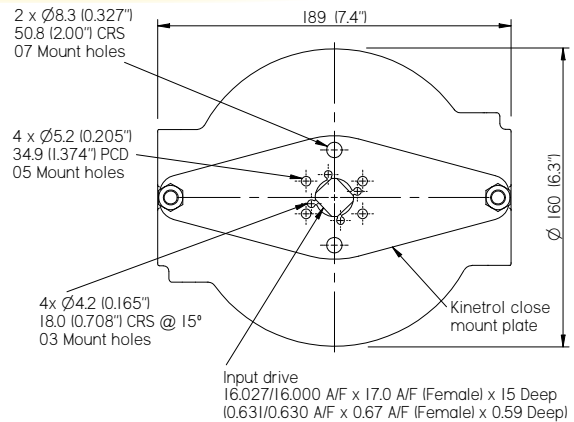

## Universal Limit Switch Box Dimensions

**Direct Mount Option**

**Kinetrol & Namur Discrete Mount Option**

## Explosion Proof Limit Switch Box Dimensions

**Kinetrol Close Mount Option**

**Discrete Mount Option**