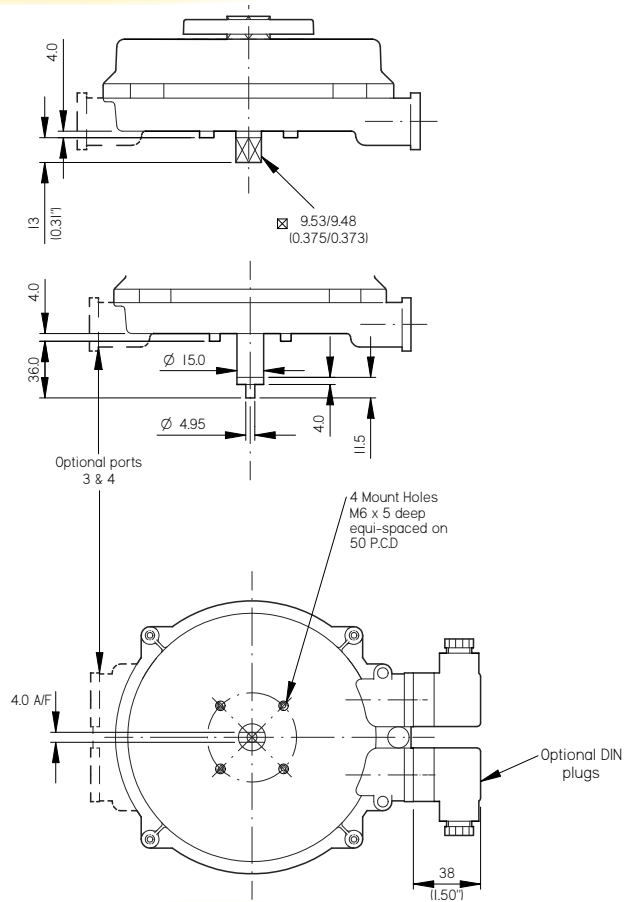

## Universal Limit Switch Box Dimensions

**Direct Mount Option**

**Kinetrol & Namur Discrete Mount Option**

## Explosion Proof Limit Switch Box Dimensions

**Kinetrol Close Mount Option**

**Discrete Mount Option**