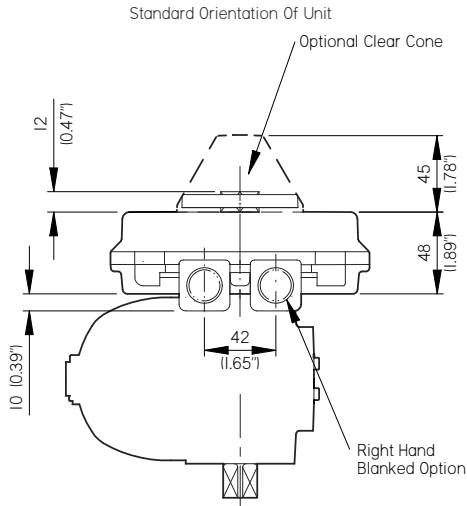

## Universal Limit Switch Box Dimensions

**Direct Mount Option**

**Kinetrol & Namur Discrete Mount Option**

## Explosion Proof Limit Switch Box Dimensions

**Kinetrol Close Mount Option**

**Discrete Mount Option**